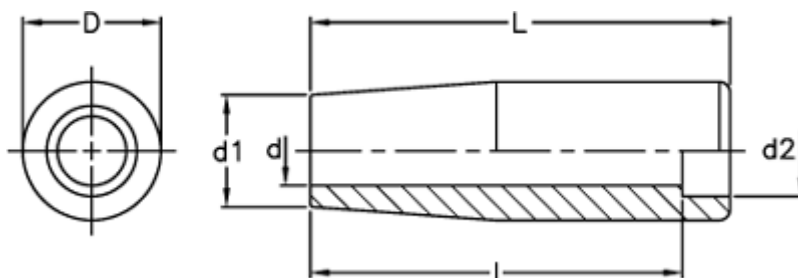

Data Sheet

Article number: 2304022701

Description: E+G Revolving handle
I.281/90

Measures

d = 14

D = 28

d1 = 22

d2 = 19

l = 79

L = 89